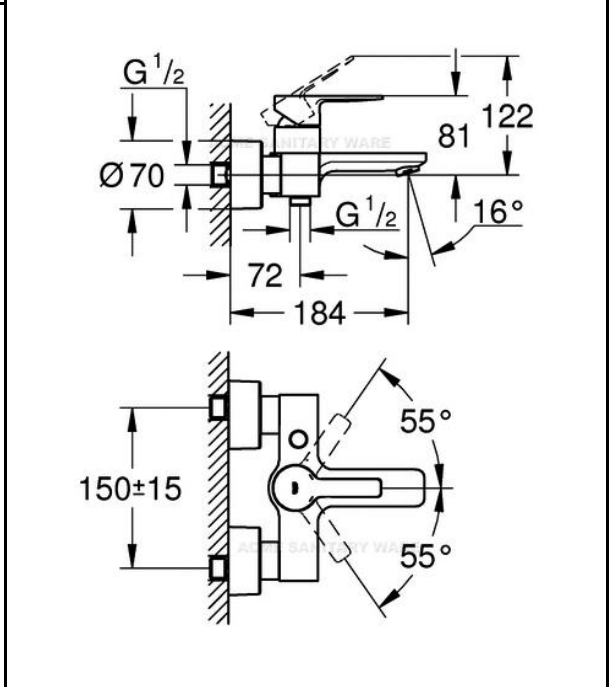

Note:

* All information of the above is for the reference only. No prior notice is made if any changes.